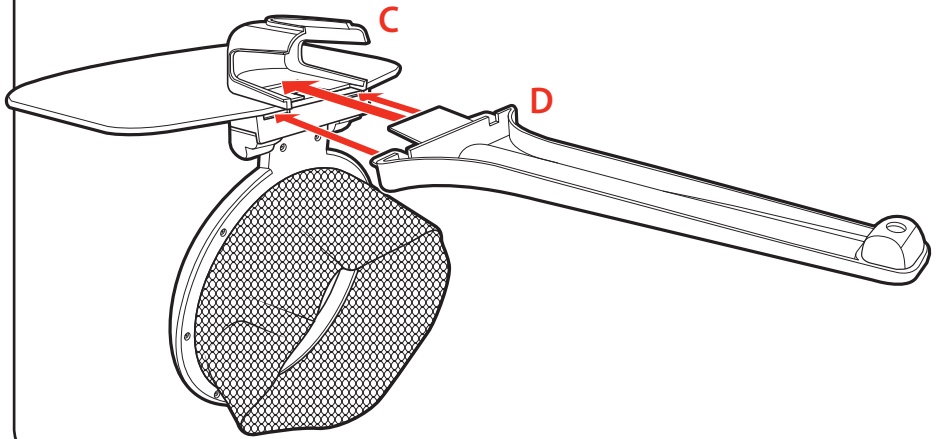

believe in PLAY!™

05332

assembly instructions

1

Snap hoop (A)
onto clamp (B) on
front plate.

2

Snap stabilizer (D) up into back plate (C).

3

Place on doorknob/handle.

Not suitable for children under 3 years
because of small parts/choking hazard.

Product and colors may vary.
© 2007 Hasbro. All Rights Reserved.
TM & ® denote U.S. Trademarks.
Patent Pending.
05332 PN 6735760000