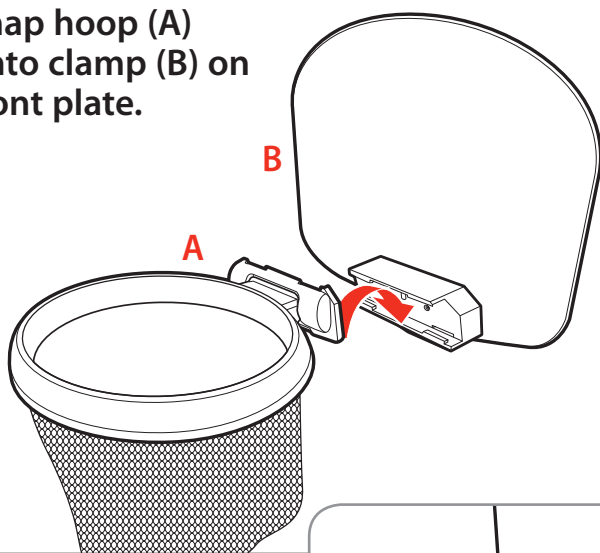

believe in PLAY!™

05332

assembly instructions

1

Snap hoop (A)
onto clamp (B) on
front plate.

2

Snap stabilizer (D) up into back plate (C).

3

Place on doorknob/handle.

Not suitable for children under 3 years
because of small parts/choking hazard.

Product and colors may vary.
© 2007 Hasbro. All Rights Reserved.
TM & ® denote U.S. Trademarks.
Patent Pending.
05332 PN 6735760000