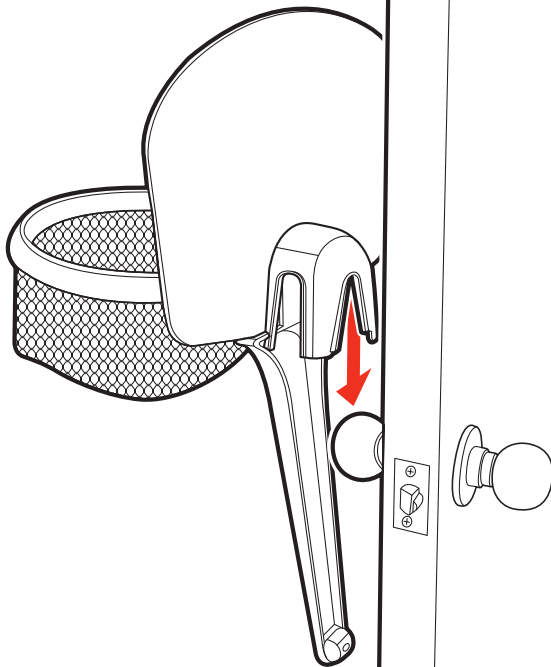

believe in PLAY!™

05332

assembly instructions

1

Snap hoop (A)
onto clamp (B) on
front plate.

2

Snap stabilizer (D) up into back plate (C).

3

Place on doorknob/handle.

Not suitable for children under 3 years
because of small parts/choking hazard.

Product and colors may vary.
© 2007 Hasbro. All Rights Reserved.
TM & ® denote U.S. Trademarks.
Patent Pending.
05332 PN 6735760000